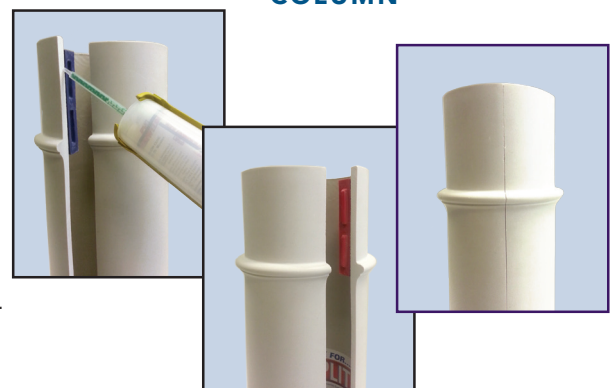

Split-Fit® Column Reassembly System

Eliminate Your Splitting Headaches™.

Column & Post Cracks the Code on Split Columns with Split-Fit® Columns.

- Cast indexing keys make aligning the column halves stress free.
- No slipping or sliding at glue joint.
- You can use fast setting epoxy to reduce installation time.
- Fully split columns arrive ready to install.
- Precision Diamond Cut line is easy to finish.
- Eliminates the hassle of finishing the splitting at the job site.
- Saves valuable finishing time.
- Tongue & Groove fit assures snug installation.
- Three dimensional alignment guaranteed.
- Keys restrict lateral & vertical play. Ensures an easy to finish seam.
- Split Reassembly Kit included with Caulk-N-Walk and Plumb Perfect Columns.
- Lifetime Limited Warranty
- Split-Fit is available in all product categories.
- Made in the U.S.A.