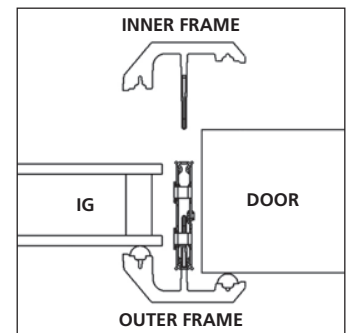

Introducing The ZEEL™ Frame

A minimal design with endless opportunities.

- **Zeel** is a sleek, minimal frame designed to be stained or painted, seamlessly blending into your door, allowing the doorglass to take center stage.
- The **clean, low-profile** look offers an alternative to flush glazed doors that provides the benefit of a frame system with the style homeowners desire.
- Never worry about extreme environments with **FiberMate Plus™**. Our strongest material withstands high temperatures and direct sunlight even when using dark, on-trend paint colors.
- Reduce service calls and warranty issues with **Resolve® Sealant**. Zeel is immune to squeeze out and Resolve doesn't degrade over time.
- **Zeel** eliminates the need for screws and cumbersome screw hole covers with an innovative clip system, allowing each frame to sit flush to the door.
- **Zeel** white frames are designed to be used with Design-Pro, Smooth-Pro and Steel Doors and Sidelights.

ZEEL FRAME STANDARD ON DECORATIVE AND TEXTURED GLASS IN THE FOLLOWING SIZES:

Full Light Doors (686)	2-6, 2-8, 2-10, 3-0 x 6-8 / 7-0 • 2-8, 2-10, 3-0 x 8-0
Full Light Sidelights (690)	0-10, 1-0 x 6-8 / 7-0 • 1-0, 1-2 x 8-0
3/4 Light Doors (607)	2-8, 2-10, 3-0 x 6-8 / 7-0 / 8-0
3/4 Light Sidelights (422)	1-0 x 8-0
Half Light Doors (684)	2-8, 2-10, 3-0 x 6-8 / 7-0 / 8-0
Half Light Sidelights (692)	1-0, 1-2 x 6-8 / 7-0

GENERAL INFORMATION

IG Thickness	1.0"
Profile	Flat. Stands 0.25" from door
Frame Width	1.5"
Frame Texture	Fir

*When painted/stained, the frame and door will match.